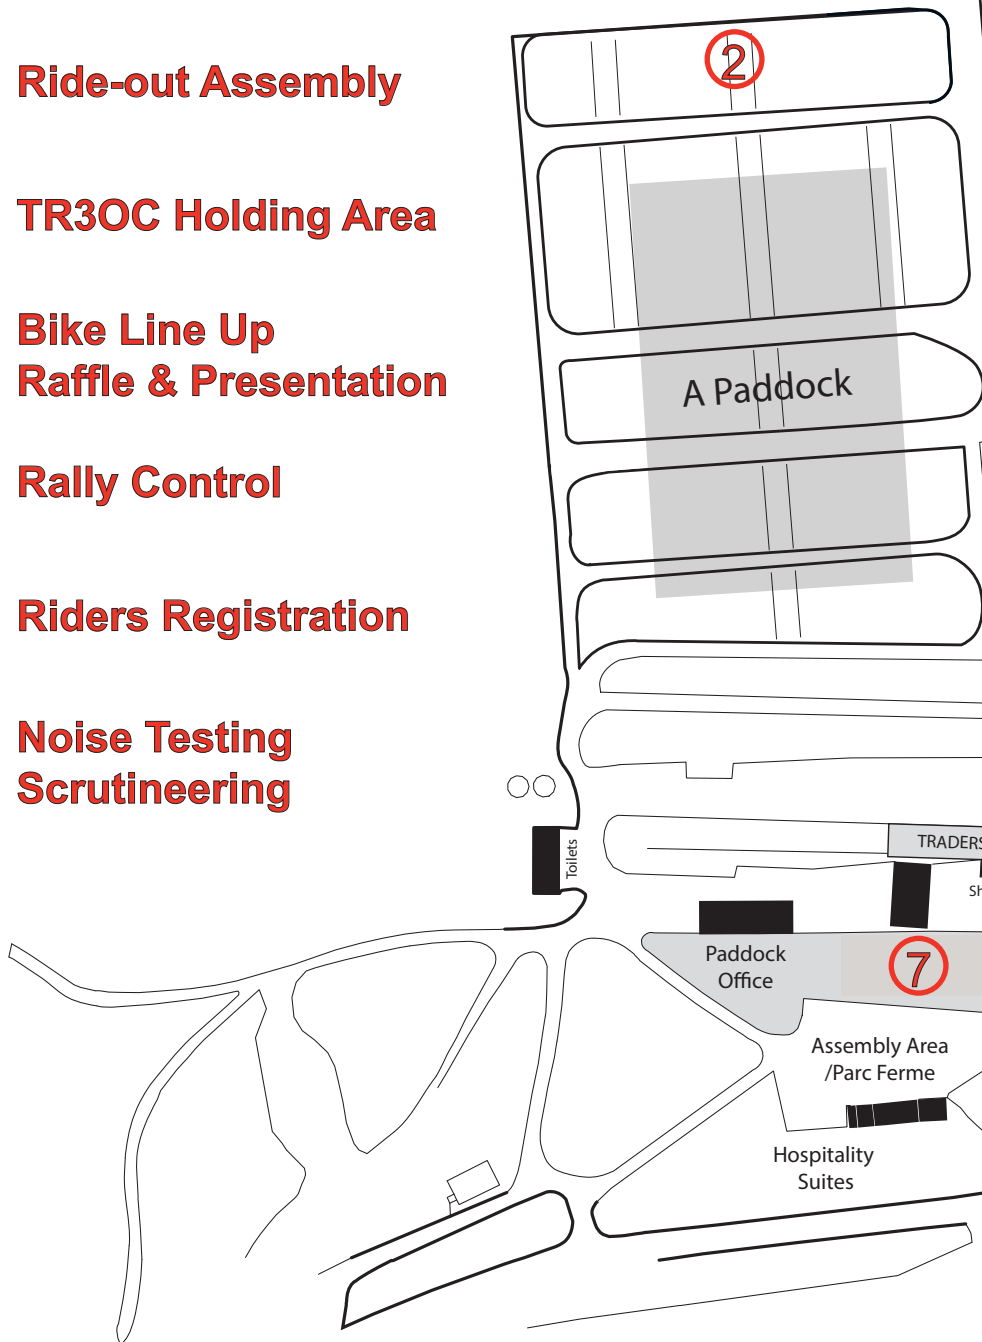

- ① Marquee
- ② Ride-out Assembly
- ③ TR3OC Holding Area
- ④ Bike Line Up
Raffle & Presentation
- ⑤ Rally Control
- ⑥ Riders Registration
- ⑦ Noise Testing
Scrutineering

Helipad

1

3

5

4

6

Food

Food

Staff /Visitor Parking

Staff Parking

Bike Parking

Private Helipad

General Camping

Marshal Camping

Circuit Office Toilets

Clubhouse

Maintenance